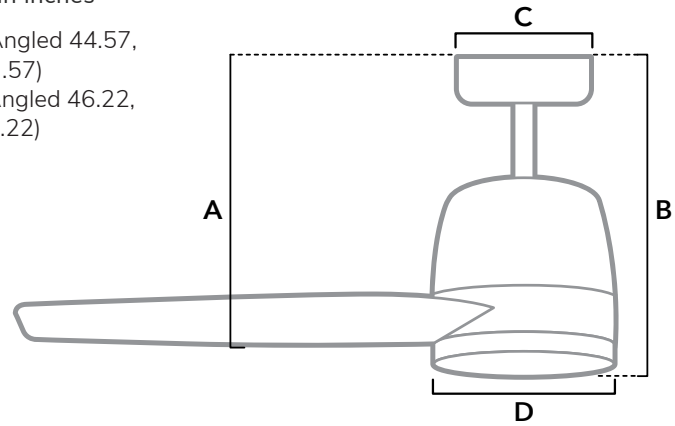

DIMENSIONS

Measured in inches

- A. 11.57 (Angled 44.57, Flush 11.57)
- B. 13.22 (Angled 46.22, Flush 13.22)
- C. 6.48
- D. 8.1

53546 | Matte Black Body with Matte Black Blades

ADDITIONAL FINISHES

53547  
Matte White Body with Matte White Blades

FAN SPECIFICATIONS

Motor Type	Reversible	Wire Length	Control Type	Downrod	Location	Blade #	Add'l Sizes
AC	YES	32" (24" Downrod)	Handheld Remote	3" Included	Indoor	3	N/A

AIRFLOW AND LIGHT SPECIFICATIONS

AVG Airflow	Airflow Efficiency	CFM High	Voltage	Bulbs Included	Output Per Bulb	Watts Per Bulb	Bulb Type	Base Type	LED Light Kit	CRI	CCT (Kelvins)	Dimmable
3347	76	4970	120v/60Hz	1	1700	25W	LED	N/A	Yes	90	3,000 - 5,000	Yes